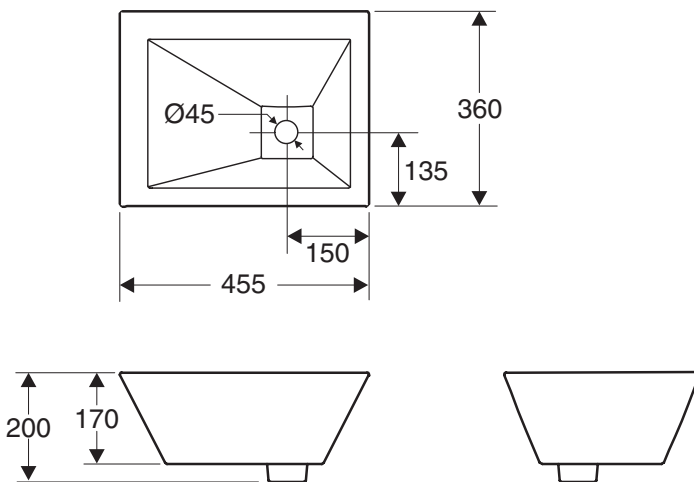

Vessels Bateau 460mm

Sculptured, assymetrical shaping creates functional art in the bathroom. Co-ordinates with Tellieur furniture.

<b>Product</b>	2273W Vessels Bateau 460x365mm 7715D Basin grid waste 1 1/4" with tailpiece
<b>Colours/finishes</b>	Basin: White (-00), Igneous black (-V3), Sandbar (-G9)  Waste: Polished chrome (-CP), Brushed nickel (-BN), Brushed chrome (-G), French gold (-AF)
<b>Material</b>	Vitreous china
<b>Weight (kg)</b>	14.0
<b>Fixings</b>	Sealant included
<b>Recommended brassware</b>	Stillness, Purist
<b>Associated furniture</b>	Tellieur

To order, please use the product code and add the colour/finish reference, eg. -00 for white.

All measurements shown are in millimetres.  
Sizes are approximate.

P4863